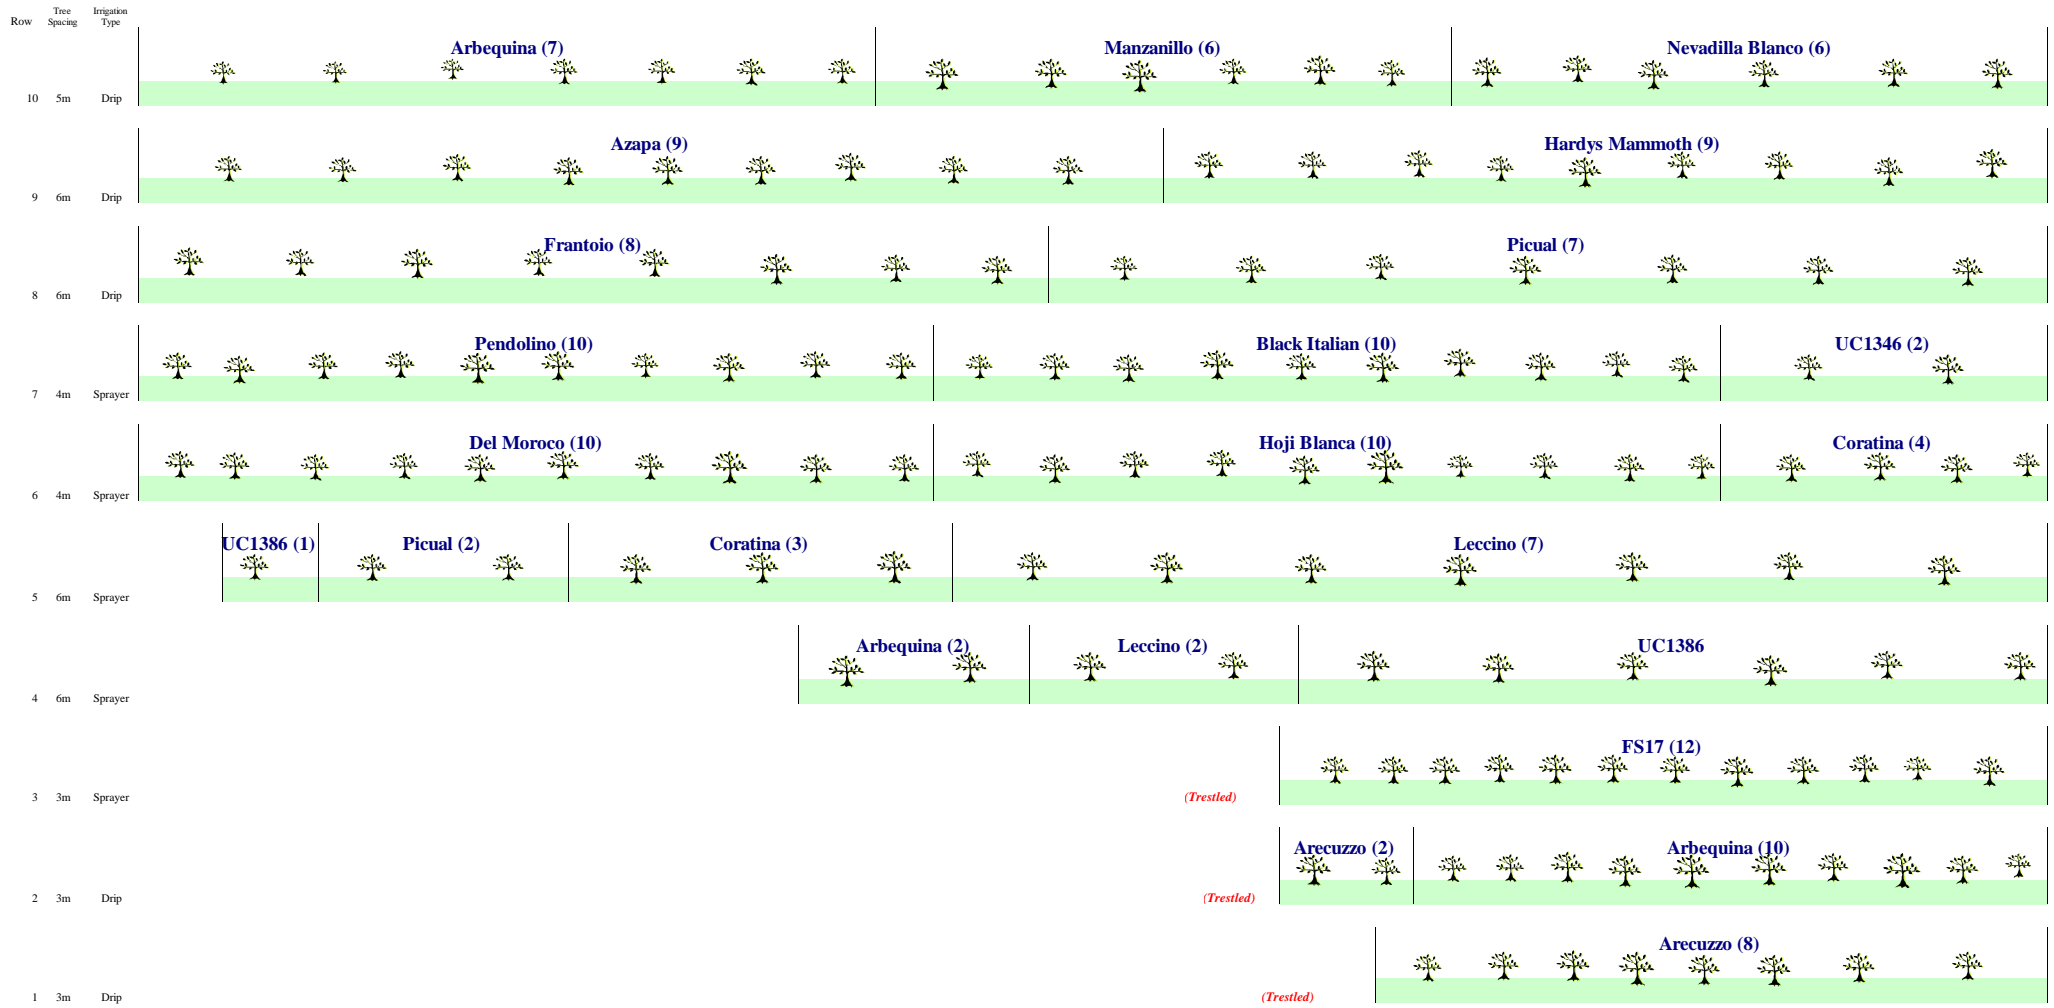

# The Australian Olive Expo - EPIC Grove

1 00 M

*(Trestled)*

*(Trestled)*

*(Trestled)*

NB Rows 10 - 4 are 8m apart  
 Rows 3 - 1 are 4m apart  
 Row 10 is Trestle  
 Rows 1-3 are trestle